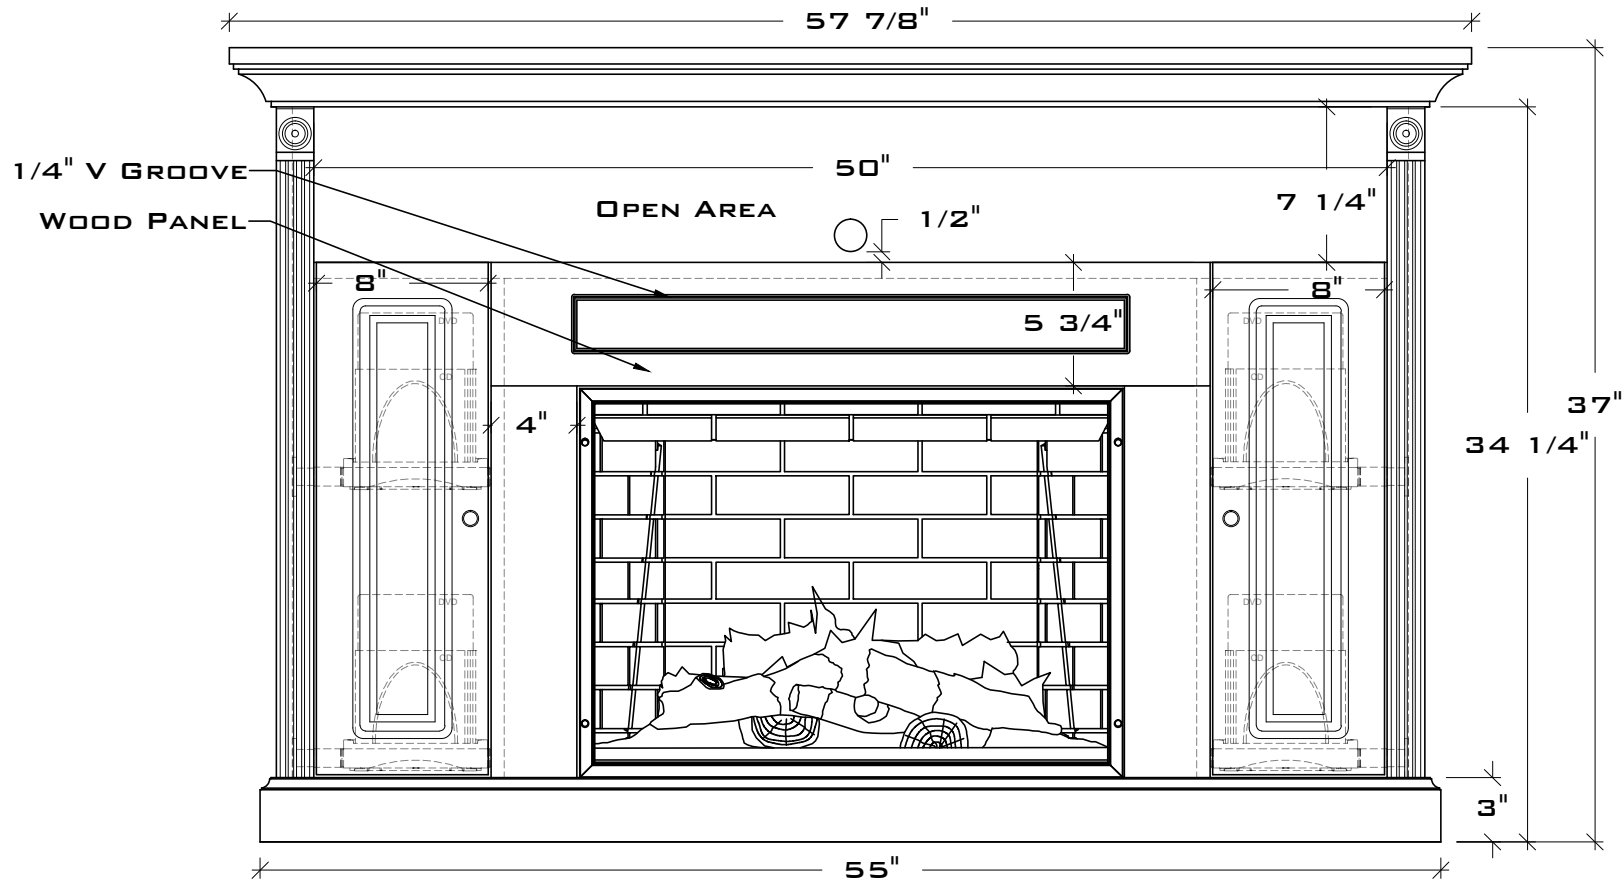

WOOD DESIGNATION
5:CHERRY, 7:MAPLE, 9:OAK

TRADITIONAL * 1 1 1

TV/FIREPLACE CONSOLE

- OILED BRONZE KNOBS
- 4 MULTI-MEDIA STORAGE TRAYS
- COMPONENT AREA 7 1/4" X 50"
- REALISTIC FLAME TECHNOLOGY
- FIREPLACE COMES STANDARD WITH ON/OFF REMOTE CONTROL, BUILT IN FAN & HEATER THAT PRODUCES 4500 BTU/HOUR

- DEPTH AT TOP 18 3/4"
- DEPTH INSIDE CASE 15 3/4"
- DEPTH AT BASE 17 1/4"