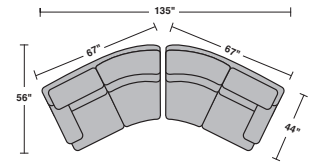

*Shown in 604-00 leather.*

*Shown in 808-60 leather.*

*Shown in 808-80 leather.*

**LATITUDES**  
collection by Flexsteel

# Dylan

1127-31

1127-30

1127-20

1127-10 / -08

1127-62

1127-60

1127-325 / -326 / -09

1127-44

1127-27 / -23 / -28

Overall combined group dimensions without armless chair are 39"h x 111"w x 111"d

1127-50

1127-33 / -19 / -28

Overall combined group dimensions with armless chair are 39"h x 124"w x 100"d

## Dimensions

**-325 LAF**  
**Conversation Sofa**  
 38"h x 67"w x 44"d

**-326 RAF**  
**Conversation Sofa**  
 38"h x 67"w x 44"d

**-09 Cocktail Ottoman**  
 21"h x 40"w x 26"d

**-44 Queen Sleeper**  
 39"h x 93"w x 44"d