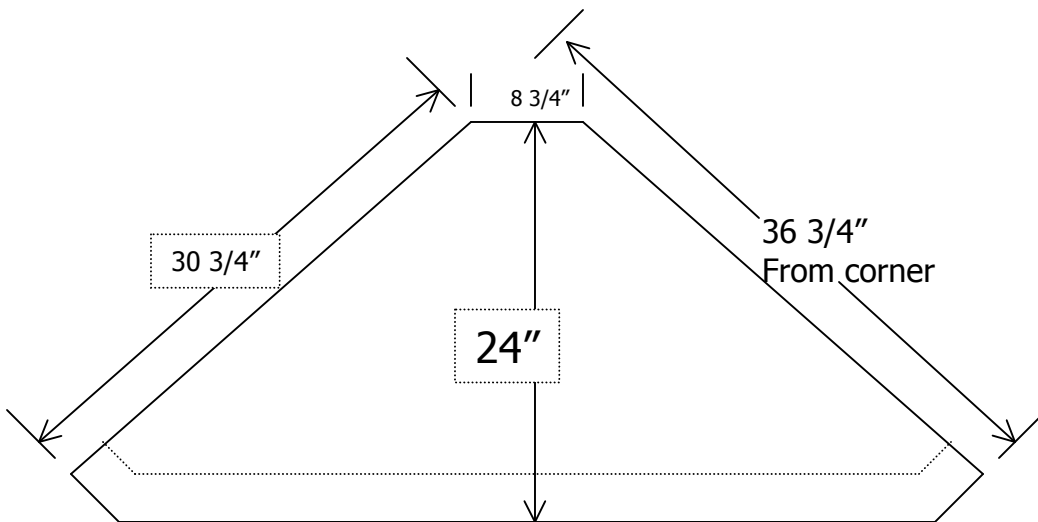

BAKER ROAD
FURNITURE

- Hutch TV area is 41 1/2" w
- One adjustable shelf
- Needs 36 3/4" out from corner

5144-NT Hutch 51 1/2" w x 48" h x 24" d
5130-NT Console 51 1/2" w x 27" h x 24" d

Wood designation:
5:Cherry, 7:Maple, 9:Oak