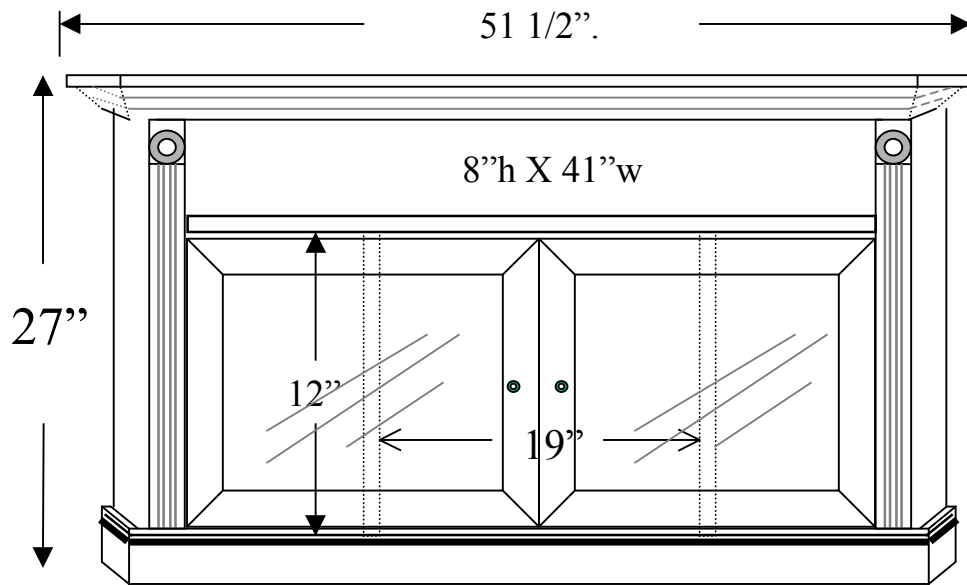

BAKER ROAD
FURNITURE

- Hutch TV area is 41 1/2" w
- One adjustable shelf
- Needs 36 3/4" out from corner

5144-NT Hutch 51 1/2" w x 48" h x 24" d
5130-NT Console 51 1/2" w x 27" h x 24" d

Wood designation:
5:Cherry, 7:Maple, 9:Oak