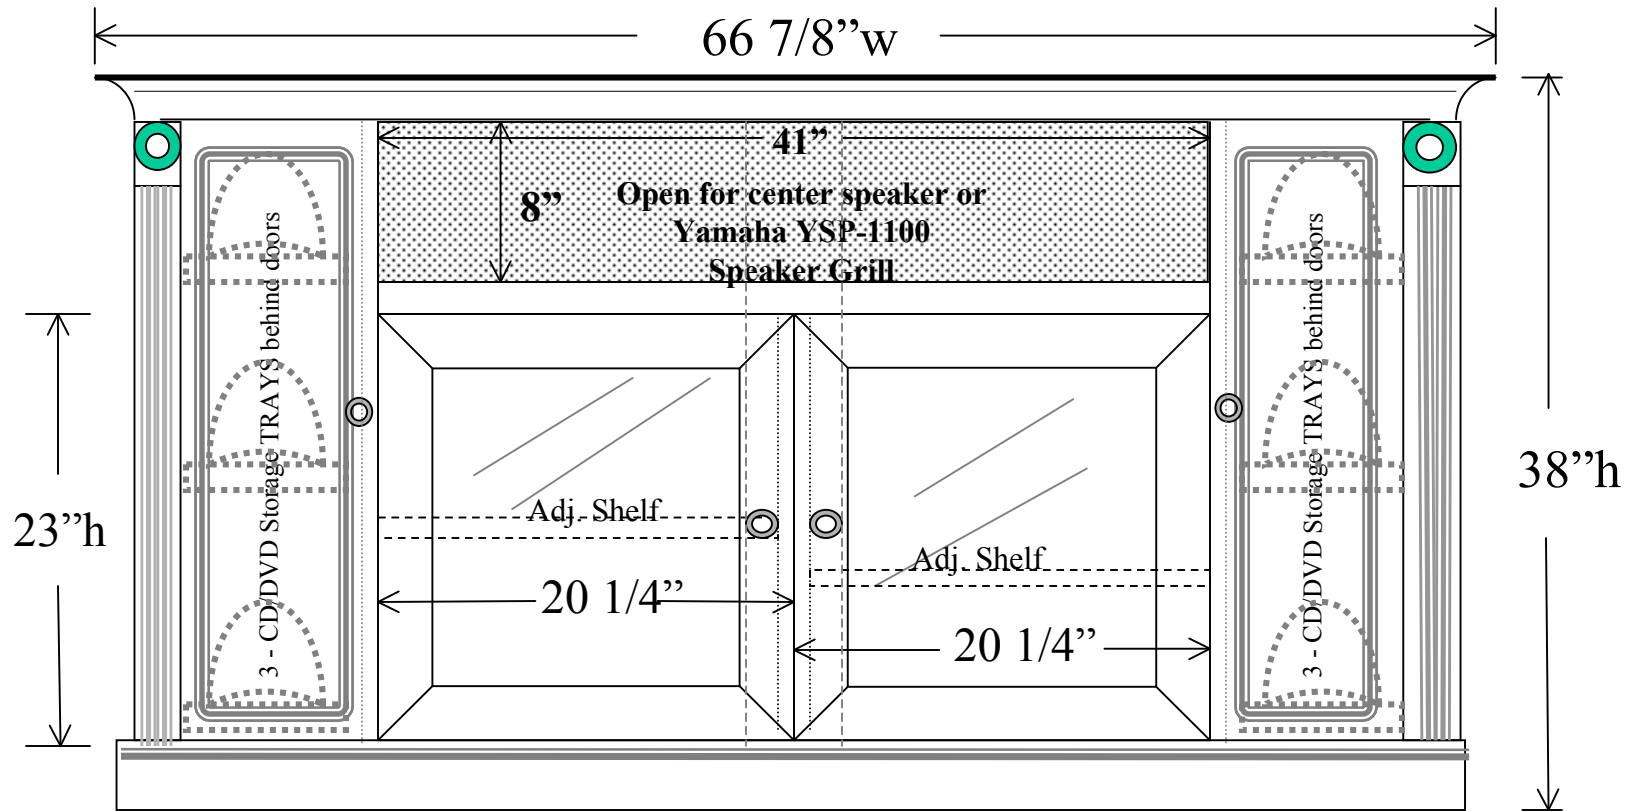

***164-60**

BAKER ROAD
FURNITURE

- *Shallower depth 16 1/2" d case*
- *18 3/4" d overall on top*
- *15 3/4" d inside*
- *Two component areas w/wire & heat opening*
- *Six multi-media storage trays*
- *Removable speaker grill is standard*