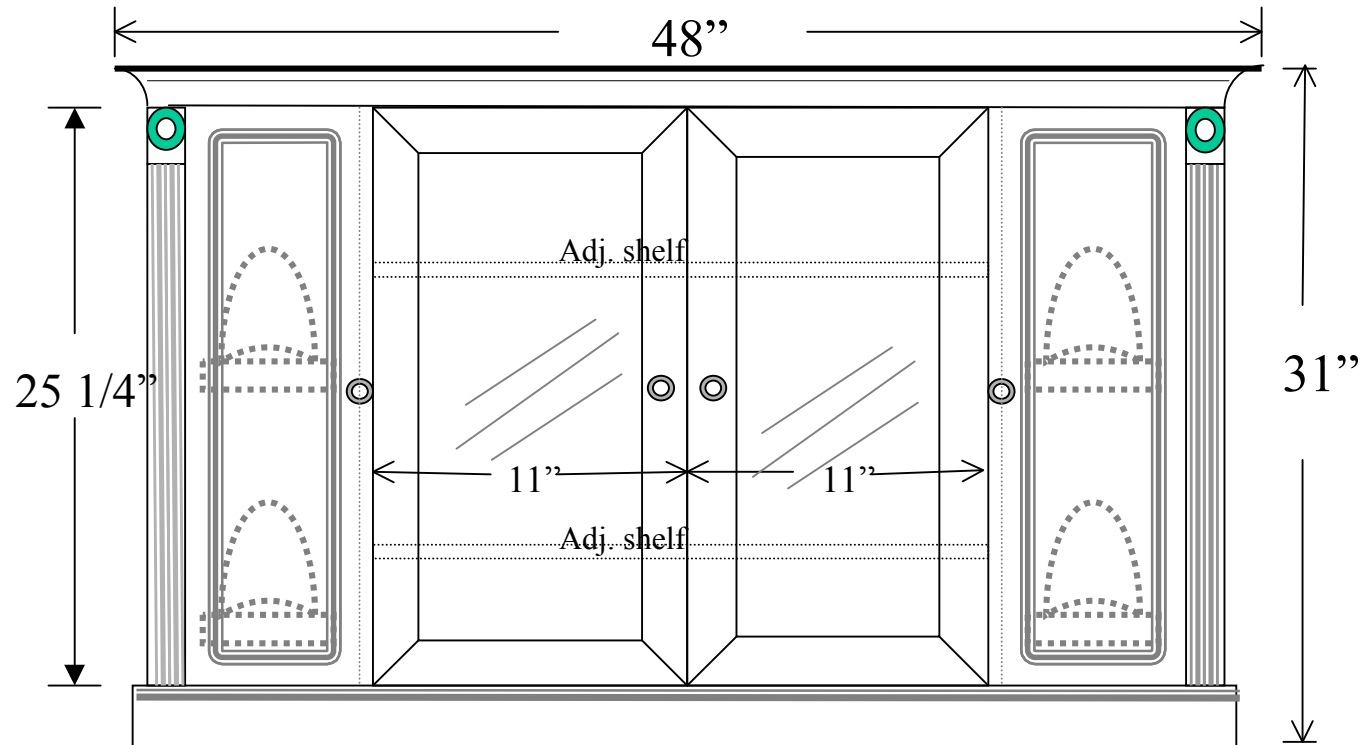

*175-48

Console 48''w (OA) x 31''h 16''d (case)

- *Two wood framed glass doors*
- *Four multi-media storage trays*
- *Shallower outside depth 16 1/2''d case*
- *18 3/4''d overall on top*
- *15 3/4''d inside*
- *component area w/wire & heat opening*