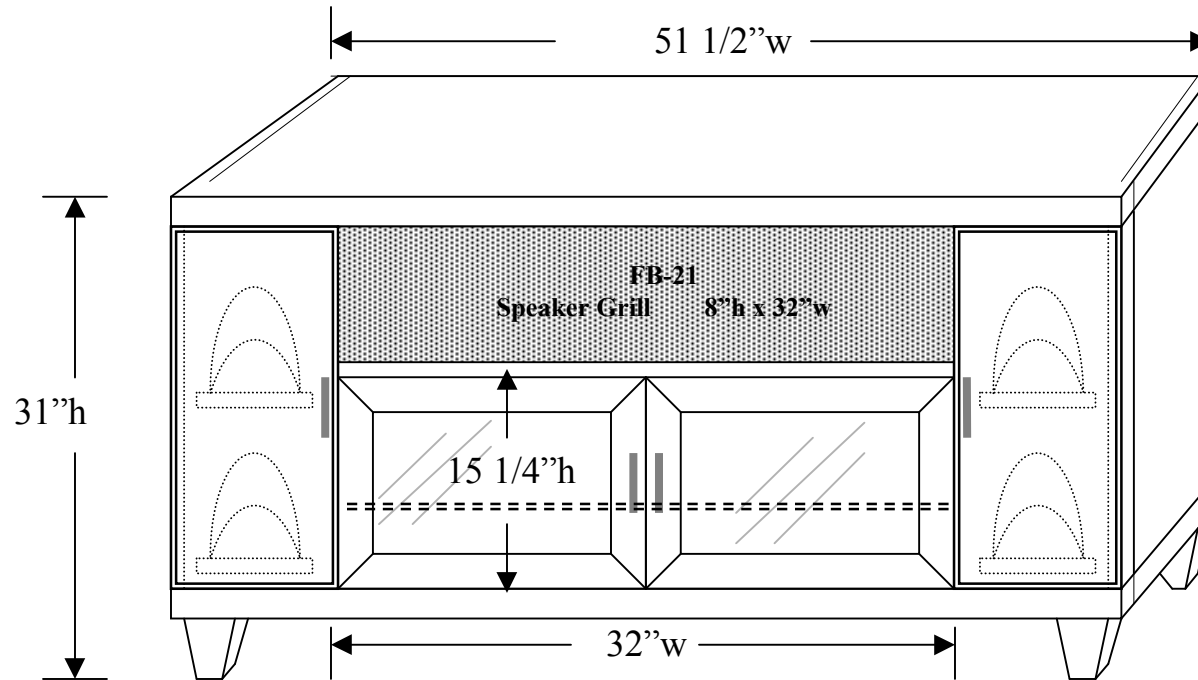

31''h VERSION

Contemporary Console #431-51-16 or 21

BAKER ROAD
FURNITURE

31''h VERSION

51 1/2''w x 31''h x 21 3/4''d 130 LBS. OR (16 3/4 depth @ 150 LBS.)

- Available in 16''d & 21'' depths, in Oak, Cherry or Maple
- Brushed nicked pulls
- Component area 32''w w/vents and wire management, One 1/4'' thick tempered glass adjustable shelf
- Four multi-media storage trays
- Center speaker area with removable speaker grill standard 8''h x 32''w