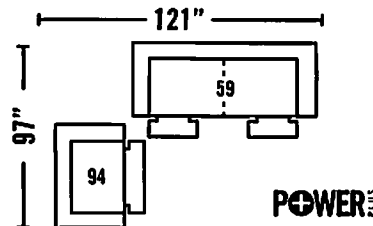

Overall Dimensions: W.55 D.41 H.42
Seat Dimensions: W.29 D.25 H.22

265-29 DOUBLE RECLINING LOVESEAT

Overall Dimensions: W.66 D.42 H.42
Seat Dimensions: W.40 D.24 H.22

265-39 DOUBLE RECLINING SOFA

Overall Dimensions: W.80 D.42 H.42
Seat Dimensions: W.55 D.24 H.22

265-49 (POWER) DOUBLE RECLINING LOVESEAT

Overall Dimensions: W.66 D.42 H.42
Seat Dimensions: W.40 D.24 H.22

POWER^{RECL}

265-59 (POWER) DOUBLE RECLINING SOFA

Overall Dimensions: W.80 D.42 H.42
Seat Dimensions: W.55 D.24 H.22

POWER^{RECL}

265-94 (POWER) SNUGLER RECLINER

Overall Dimensions: W.55 D.41 H.42
Seat Dimensions: W.29 D.25 H.22

POWER^{RECL}

AVAILABLE IN:

4632-17

4632-21

4906-17

4906-21

01/5101-40

23/5123-20

SIMPLE SOLUTIONS

SIMPLE SOLUTIONS

05/10

POPULAR CONFIGURATIONS

RECOMMENDED CORRELATES