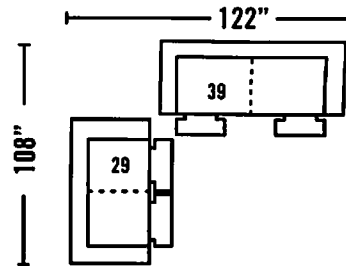

Overall Dimensions: W.55 D.41 H.42
Seat Dimensions: W.29 D.25 H.22

265-29 DOUBLE RECLINING LOVESEAT

Overall Dimensions: W.66 D.42 H.42
Seat Dimensions: W.40 D.24 H.22

265-39 DOUBLE RECLINING SOFA

Overall Dimensions: W.80 D.42 H.42
Seat Dimensions: W.55 D.24 H.22

265-49 (POWER) DOUBLE RECLINING LOVESEAT

Overall Dimensions: W.66 D.42 H.42
Seat Dimensions: W.40 D.24 H.22

POWER^{RECL}

265-59 (POWER) DOUBLE RECLINING SOFA

Overall Dimensions: W.80 D.42 H.42
Seat Dimensions: W.55 D.24 H.22

POWER^{RECL}

265-94 (POWER) SNUGLER RECLINER

Overall Dimensions: W.55 D.41 H.42
Seat Dimensions: W.29 D.25 H.22

POWER^{RECL}

AVAILABLE IN:

4632-17

4632-21

4906-17

4906-21

01/5101-40

23/5123-20

SIMPLE SOLUTIONS

SIMPLE SOLUTIONS

05/10

POPULAR CONFIGURATIONS

RECOMMENDED CORRELATES