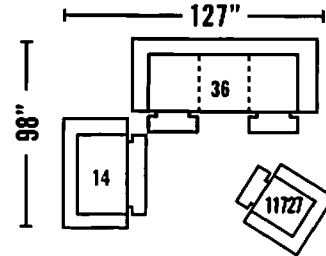

362 | TAZ Reclining Furniture

AVAILABLE SKU'S

362-04 WEDGE

Overall Dimensions: W.52 D.44 H.44
Seat Dimensions: W.48 D.23 H.22

362-14 SNUGLER RECLINER

Overall Dimensions: W.54 D.44 H.44
Seat Dimensions: W.41 D.23 H.22

362-29 DOUBLE RECLINING LOVESEAT

Overall Dimensions: W.64 D.41 H.44
Seat Dimensions: W.43 D.23 H.22

362-36 DOUBLE RECLINING SOFA W/ STORAGE DRAWER

Overall Dimensions: W.86 D.41 H.44
Seat Dimensions: W.65 D.23 H.22

362-43 DOUBLE RECLINING CONSOLE LOVESEAT

Overall Dimensions: W.76 D.41 H.44
Seat Dimensions: W.55 D.23 H.22

11327/11727 TAZ WALLSAVER/ROCKER RECLINER

Overall Dimensions: W.39 D.43 H.44
Seat Dimensions: W.21 D.25 H.22

AVAILABLE IN:

4001-21

4001-30

5946-17

SIMPLE SOLUTIONS

SIMPLE SOLUTIONS

©2010 Lane Furniture Industries, Inc.

05/10

POPULAR CONFIGURATIONS

RECOMMENDED CORRELATES

11327/11727 TAZ
WallSaver/Rocker Recliner

11984 TAZ
Correlate Occasional Tables

11981 MEGAN
Correlate Occasional Tables

This tearpad is property of Lane Furniture Industries, Inc., and possession does not constitute authority to purchase furniture. Specifications shown are subject to change without notice. ©2010 Lane Furniture Industries, Inc.

Lane
HOME FURNISHINGS
Entertain. Engage. Escape.
WWW.LANEFURNITURE.COM