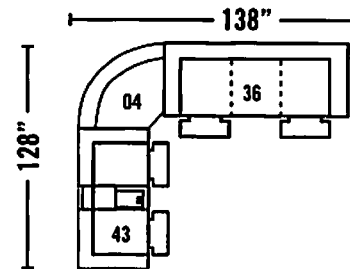

362 | TAZ Reclining Furniture

AVAILABLE SKU'S

362-04 WEDGE

Overall Dimensions: W.52 D.44 H.44
Seat Dimensions: W.48 D.23 H.22

362-14 SNUGLER RECLINER

Overall Dimensions: W.54 D.44 H.44
Seat Dimensions: W.41 D.23 H.22

362-29 DOUBLE RECLINING LOVESEAT

Overall Dimensions: W.64 D.41 H.44
Seat Dimensions: W.43 D.23 H.22

362-36 DOUBLE RECLINING SOFA W/ STORAGE DRAWER

Overall Dimensions: W.86 D.41 H.44
Seat Dimensions: W.65 D.23 H.22

362-43 DOUBLE RECLINING CONSOLE LOVESEAT

Overall Dimensions: W.76 D.41 H.44
Seat Dimensions: W.55 D.23 H.22

11327/11727 TAZ WALLSAVER/ROCKER RECLINER

Overall Dimensions: W.39 D.43 H.44
Seat Dimensions: W.21 D.25 H.22

AVAILABLE IN:

4001-21

4001-30

5946-17

SIMPLE SOLUTIONS

SIMPLE SOLUTIONS

©2010 Lane Furniture Industries, Inc.

05/10

POPULAR CONFIGURATIONS

RECOMMENDED CORRELATES

11327/11727 TAZ
WallSaver/Rocker Recliner

11984 TAZ
Correlate Occasional Tables

11981 MEGAN
Correlate Occasional Tables

This tearpad is property of Lane Furniture Industries, Inc., and possession does not constitute authority to purchase furniture. Specifications shown are subject to change without notice. ©2010 Lane Furniture Industries, Inc.

Lane
HOME FURNISHINGS
Entertain. Engage. Escape.
WWW.LANEFURNITURE.COM